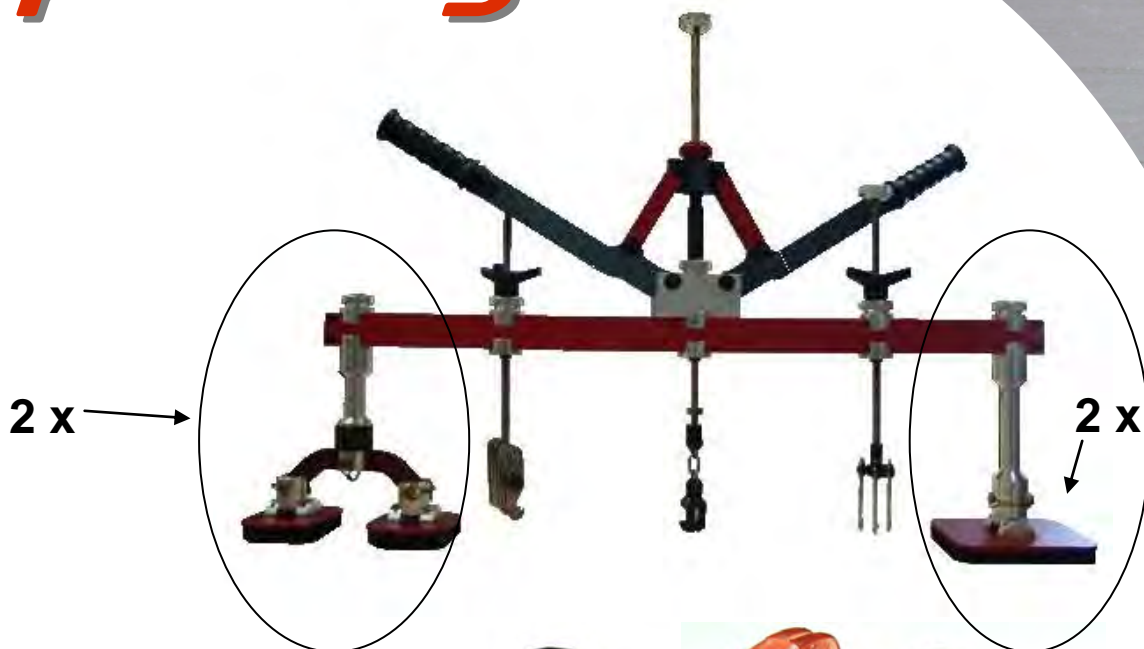

mf pulling bar

2045 Multifunction Pulling Bar 900mm Deluxe

Includes:

- 900mm Pulling Bar
- Revolving Lever handle
- Chain & Hook for revolving lever
- Magnetic positioner for puller wire
- Set of 2 suction cups for bar support
- Pk 50 Buttonhole Washers - straight
- Pk 50 Buttonhole Washers - twisted
- Pk 25 Puller Wire 2.0mm
- Pulling Rods x 3 sizes